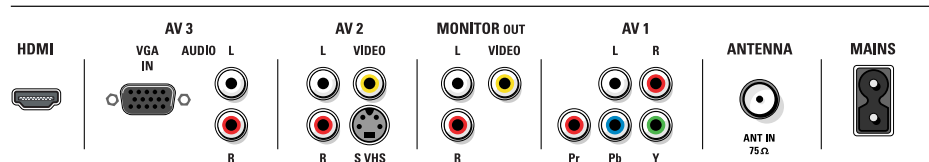

Tuner/Reception/Transmission

- Tuner bands: Hyperband, S-Channel, UHF, VHF
- TV system: NTSC, PAL, SECAM
- Video Playback: NTSC, PAL, SECAM
- Aerial Input: 75 ohm coaxial (IEC75)
- Number of Preset Channels: 100
- Tuner Display: PLL

Connectivity

- AV 1: Audio L/R in
- AV 2: Audio L/R in, CVBS, S-Video Y/C
- AV 3: VGA PC-in, HDMI compatible
- AV 4: HDMI
- Front / Side connections: Audio L/R in, CVBS in, Headphone out, S-video in

Power

- Power consumption: 450 W
- Standby power consumption: < 2 W
- Mains power: AC 90 - 276V +/- 10%
- Ambient temperature: 5 °C to 40 °C

Dimensions

- Product weight: 50 kg
- Weight incl. Packaging: 64 kg
- Set dimensions (W x H x D): 1415 x 780 x 104 mm
- Color cabinet: Bicolour Black and Silver Frost
- VESA wall mount compatible: 800 x 400 mm

Accessories

- Included Accessories: Table top stand, Wall mounting bracket, DVI-I to VGA adapter, Power cord, Quick start guide, Registration card, Remote Control, RF antenna cable, User Manual, Warranty certificate, VGA to YPbPr-Cinch cable
- Optional accessories: Floor stand

Rear connectors

Side connectors

Issue date 2009-07-31

Version: 14.0.16

12 NC: 8670 000 21625
EAN: 87 10895 88597 3

© 2009 Koninklijke Philips Electronics N.V.
All Rights reserved.

Specifications are subject to change without notice.
Trademarks are the property of Koninklijke Philips Electronics N.V. or their respective owners.

www.philips.com